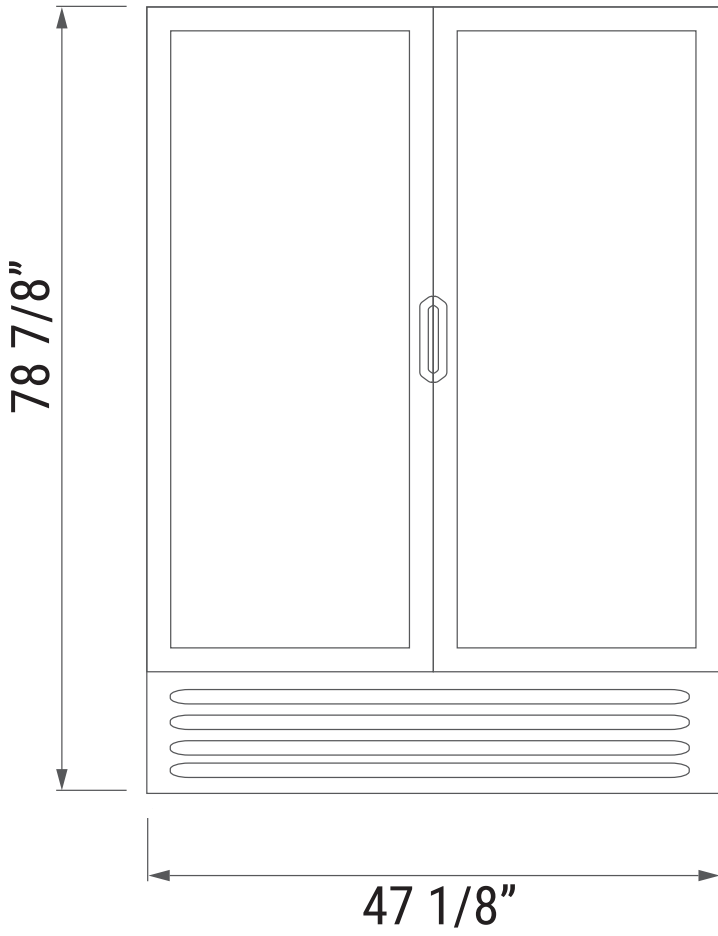

TOP VIEW

PRODUCT DIMENSION

ITEM 45249

UOM: Inches

FRONT VIEW

SIDE VIEW