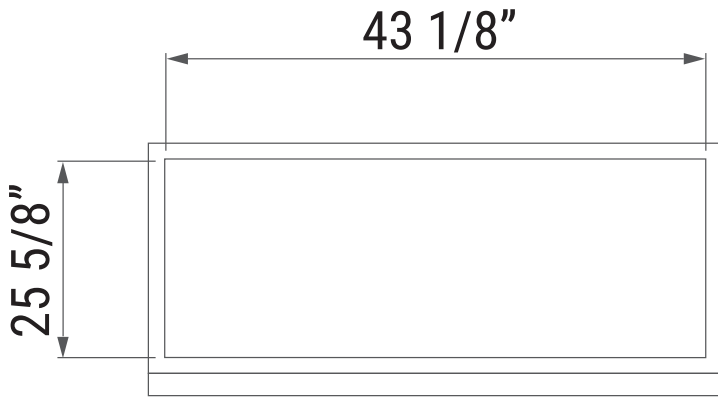

TOP VIEW

PRODUCT DIMENSION

ITEM 45249

UOM: Inches

FRONT VIEW

SIDE VIEW